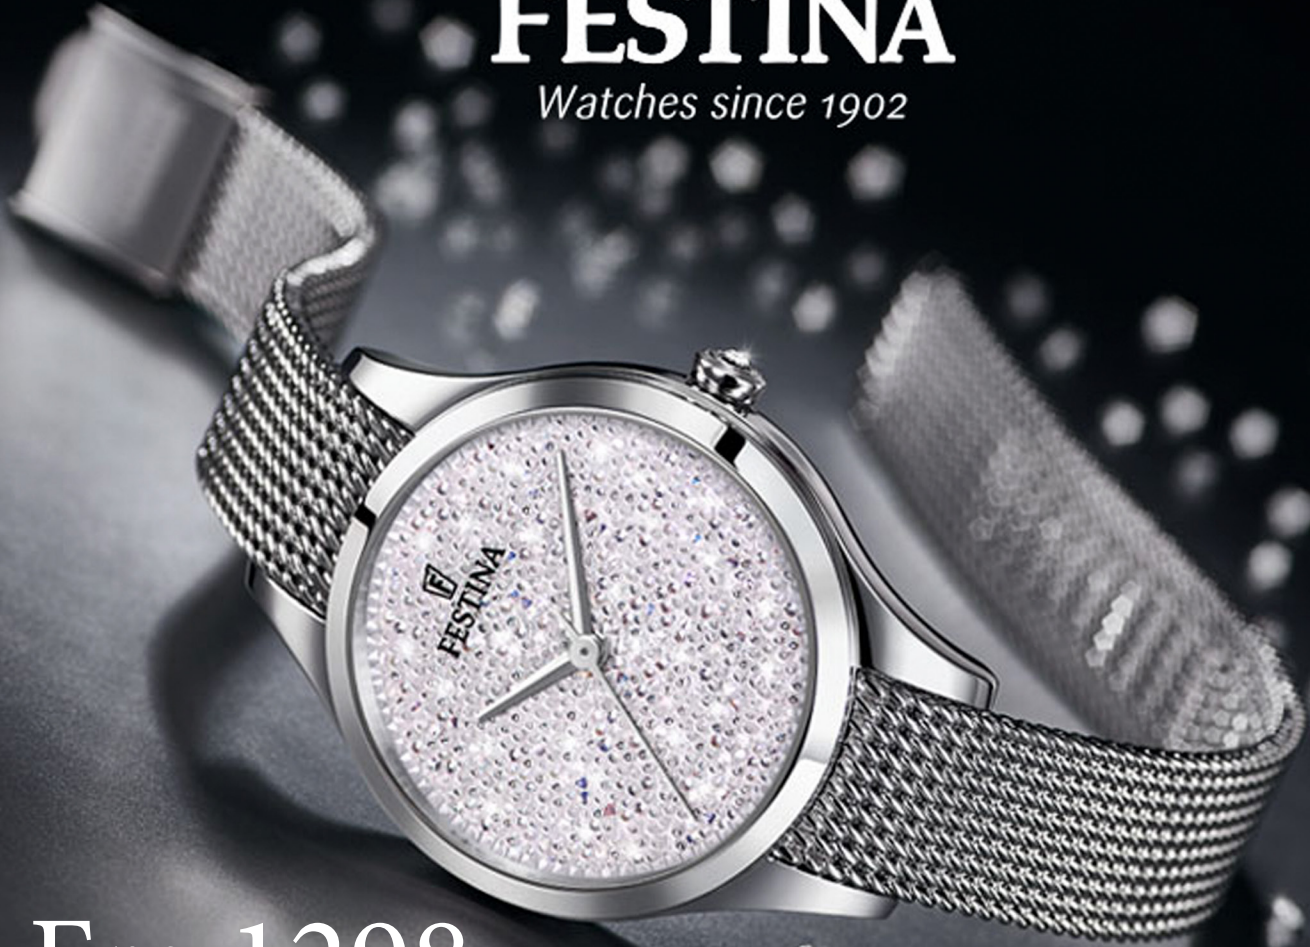

Lysestage
199.-

Hophæng
149.-

FESTINA

Watches since 1902

Fra 1298.-