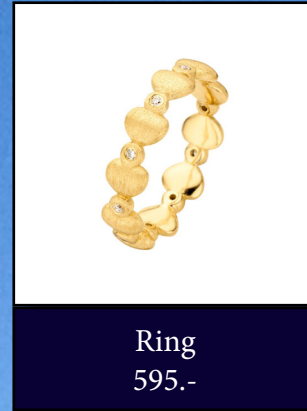

Ring
349.-

Ring
349.-

Ring
349.-

Ring
499.-

Ørestikker
499.-

Ring
599.-

SPIRIT ICONS

DENMARK

A close-up, profile view of a woman with blonde hair, looking thoughtfully to the right. Her hand is resting against her chin, and she is wearing a gold ring with a pearl on her ring finger and a gold ring with a rose quartz stone on her middle finger. A gold bracelet with a rose quartz stone is visible on her wrist. The background is a soft, light gray.