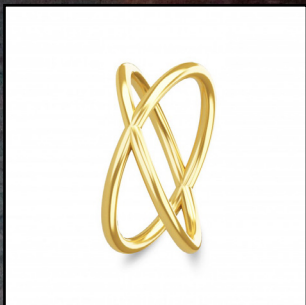

Ring
349.-

Ring
349.-

Ring
349.-

Ring
499.-

Ørestikker
499.-

Ring
599.-

SPIRIT ICONS

DENMARK

A close-up, profile view of a woman with blonde hair, looking thoughtfully to the right. Her hand is resting against her chin, and she is wearing a gold ring with a pearl on her ring finger and a gold ring with a rose quartz stone on her middle finger. A gold bracelet with a rose quartz stone is visible on her wrist. The background is a soft, light gray.